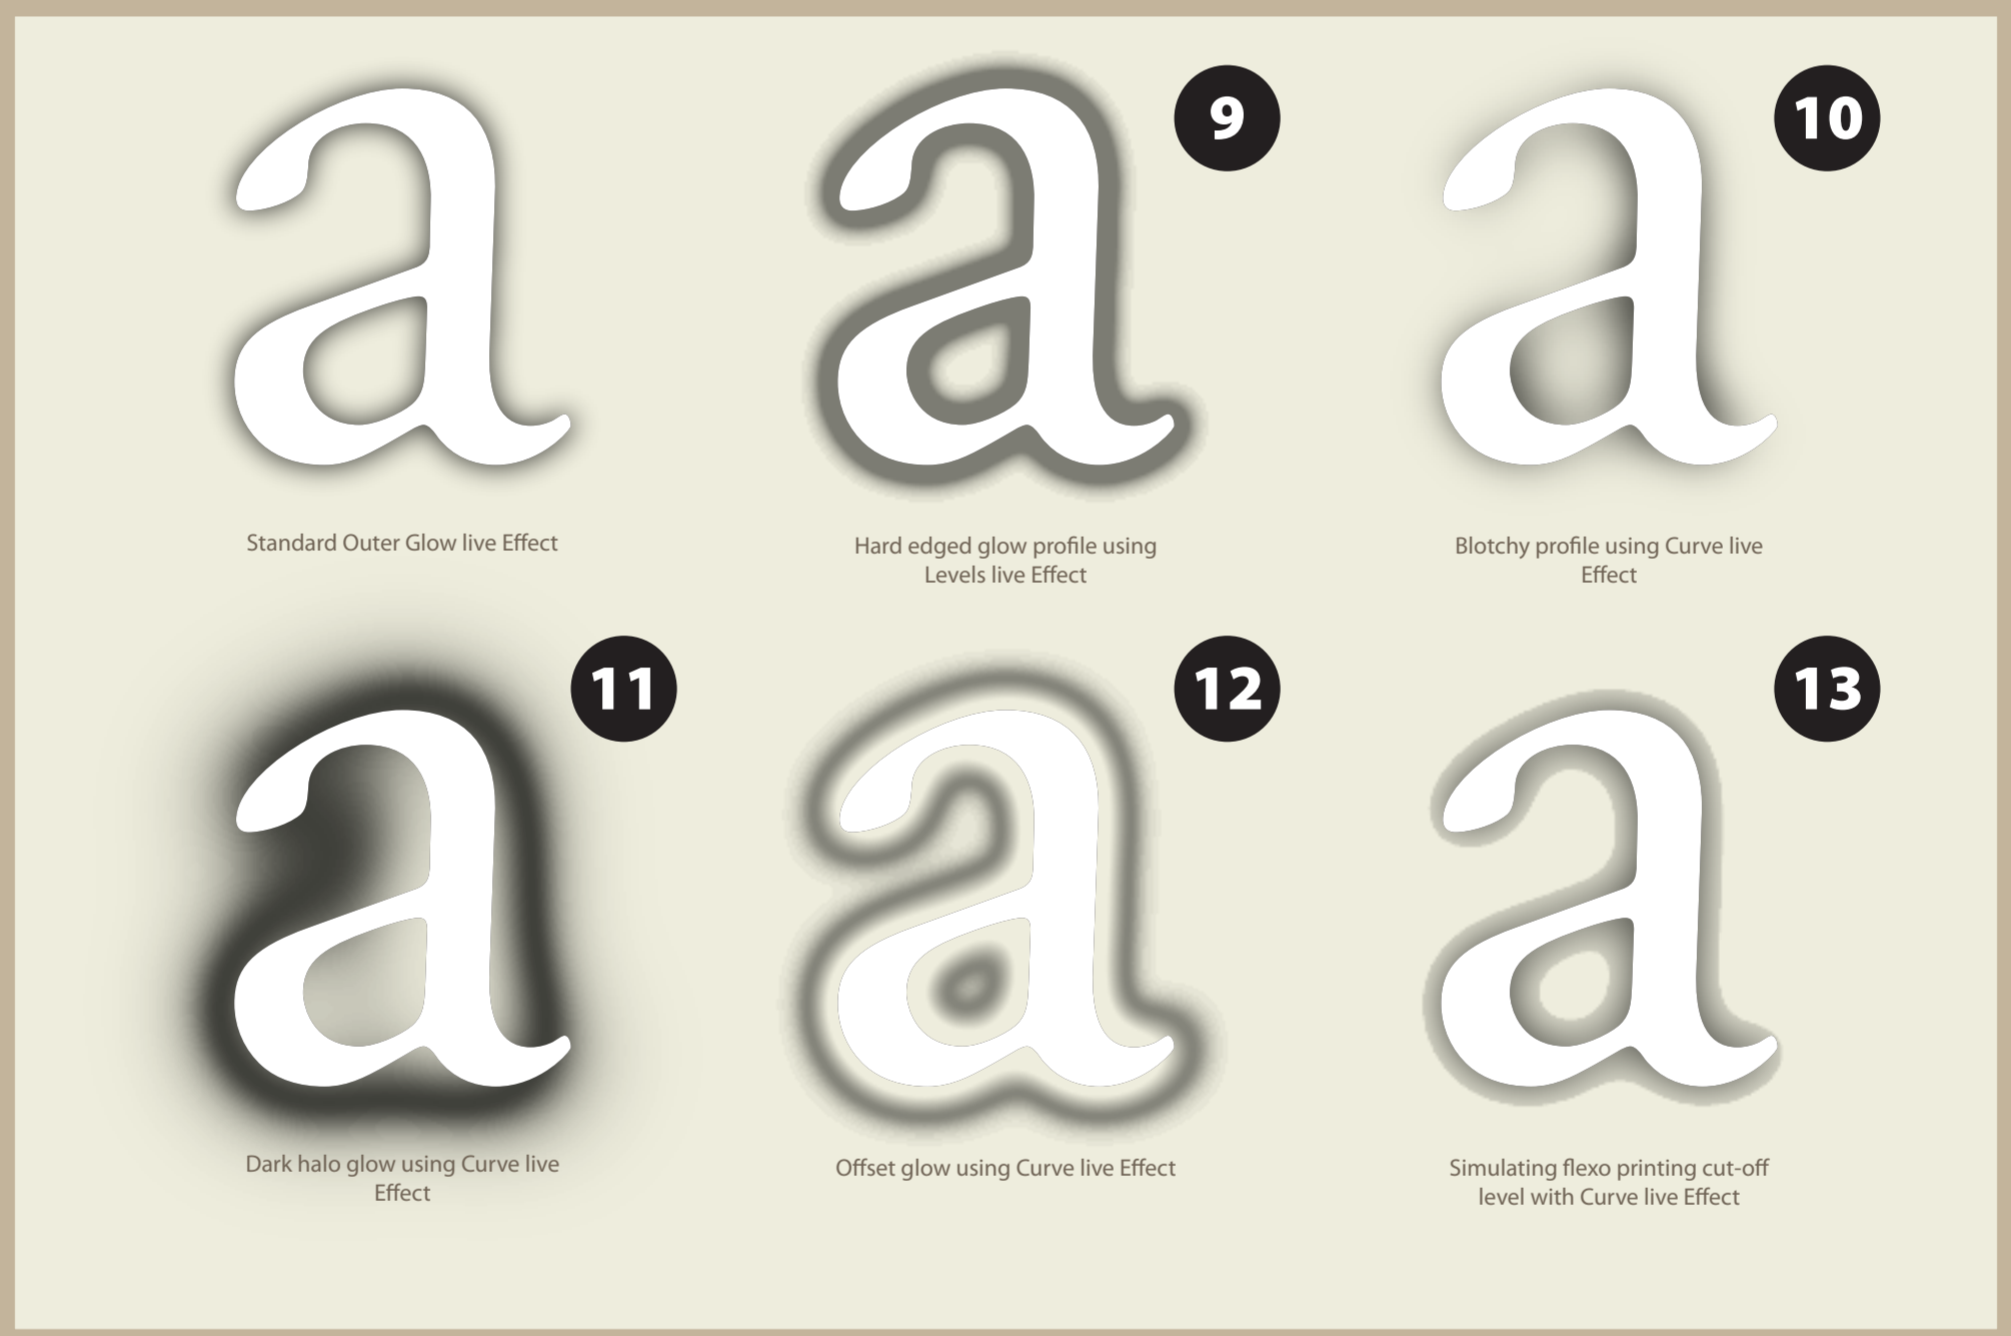

Drop Shadows live Effects enhanced with Phantasm CS Publisher's Bitmap Alpha Curves and Levels control

Outer Glow live Effects enhanced with Phantasm CS Publisher's Bitmap Alpha Curves and Levels control